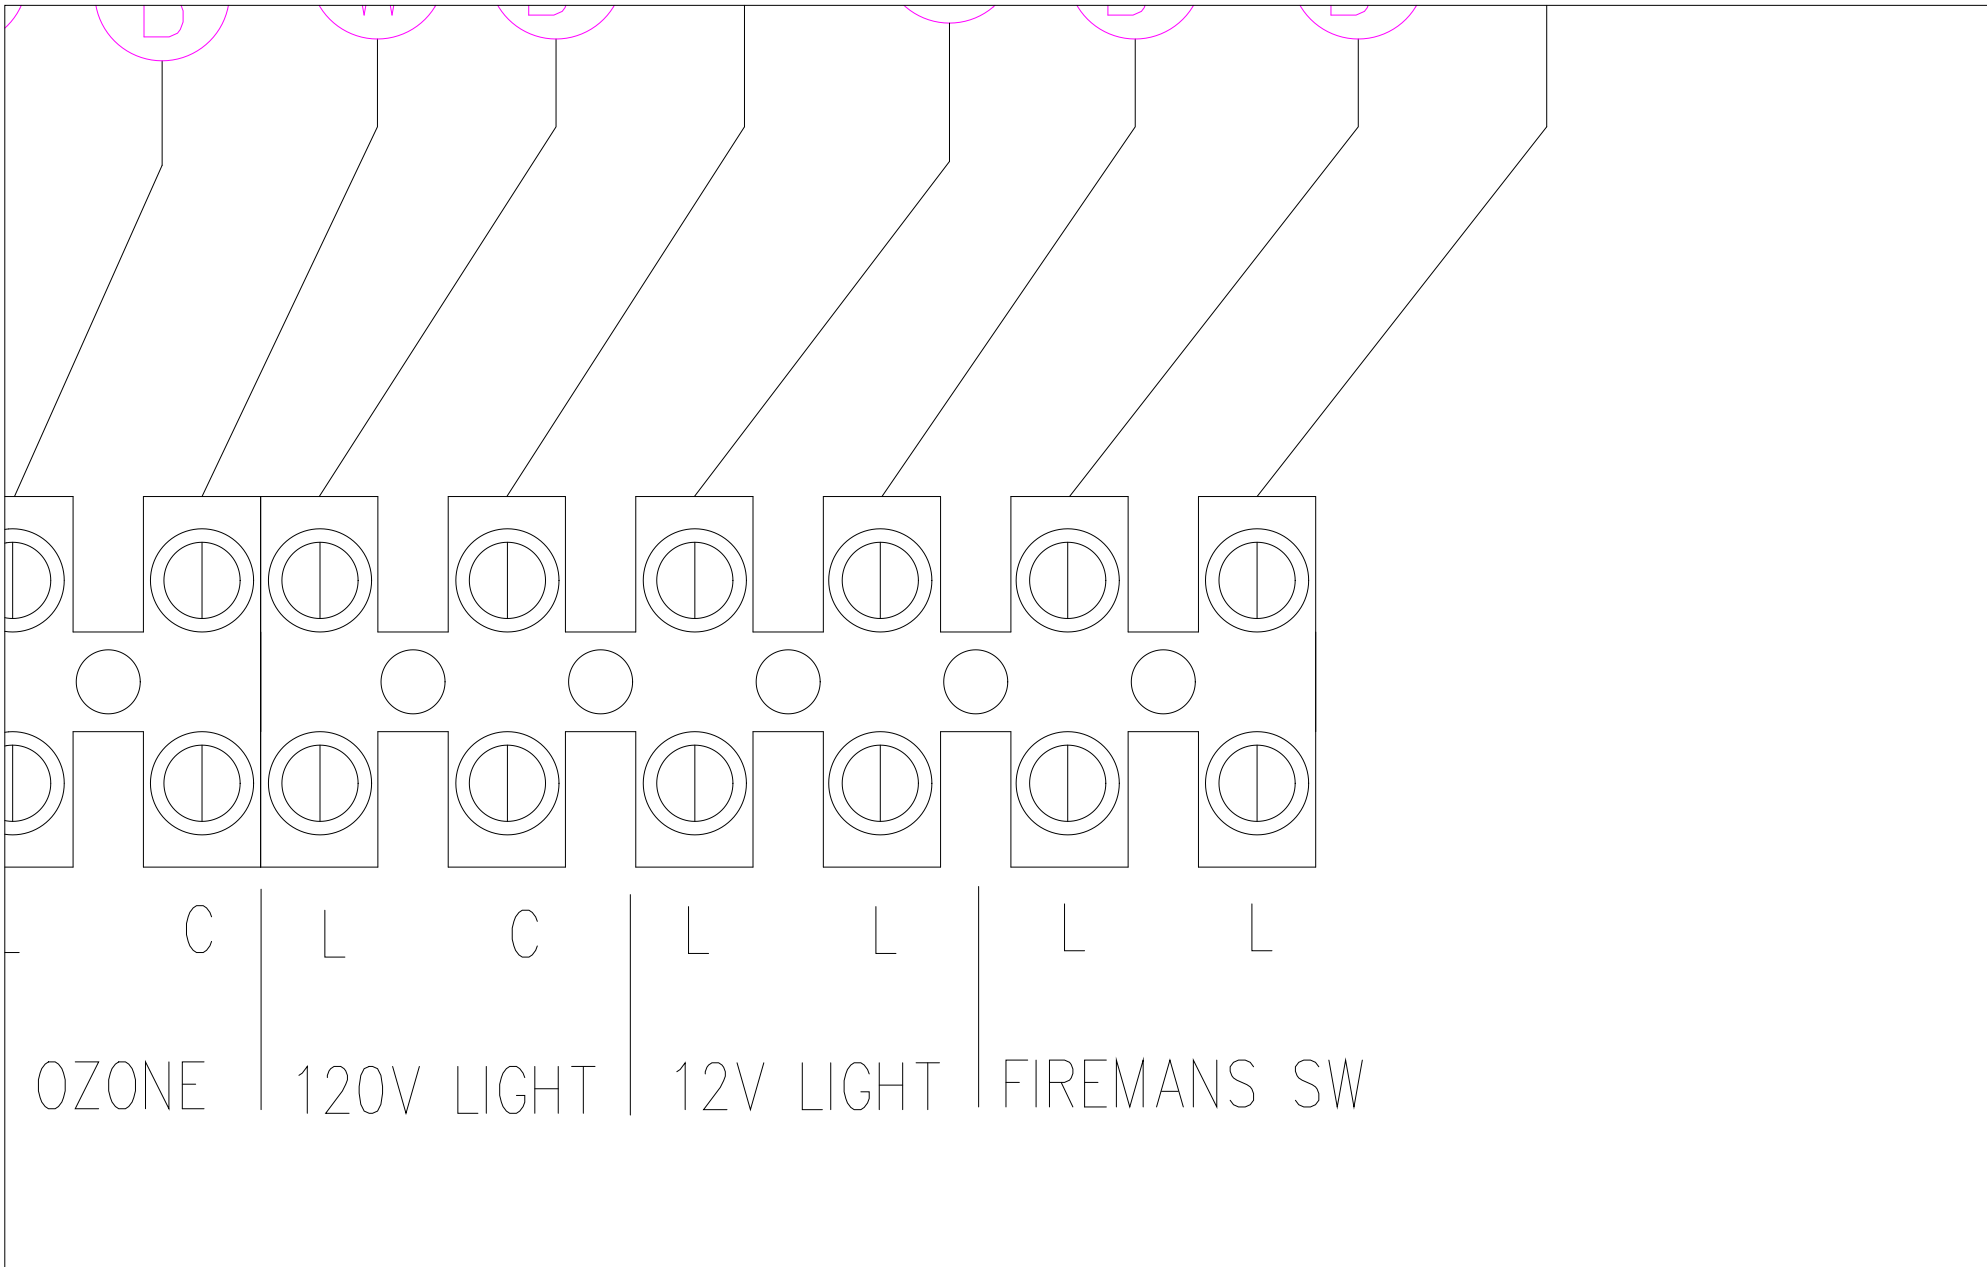

LEGEND	
	- 1/4" QUICK CONNECT
	- 1/4" PIGGYBACK
	- FORK CONNECTOR
	- RING CONNECTOR
	- SOCKET CONNECTOR
	- PIN CONNECTOR

HYDRO-QUIP
CORONA, CA (951) 273-7575

Manufacture Notes:

Dwg. No.
G822A0-KLPQY-J

Drawn	MBS	Rev	09
Date	09.21.10		
Diagram No.	5152		

Wire Color Code			
B - Black	G - Green	Bl - Blue	
Br - Brown	Bl - Blue	V - Violet	
R - Red	V - Violet	W - White	
O - Orange	W - White	Gr - Gray	
Y - Yellow	Gr - Gray		

75

Manufacture Notes: