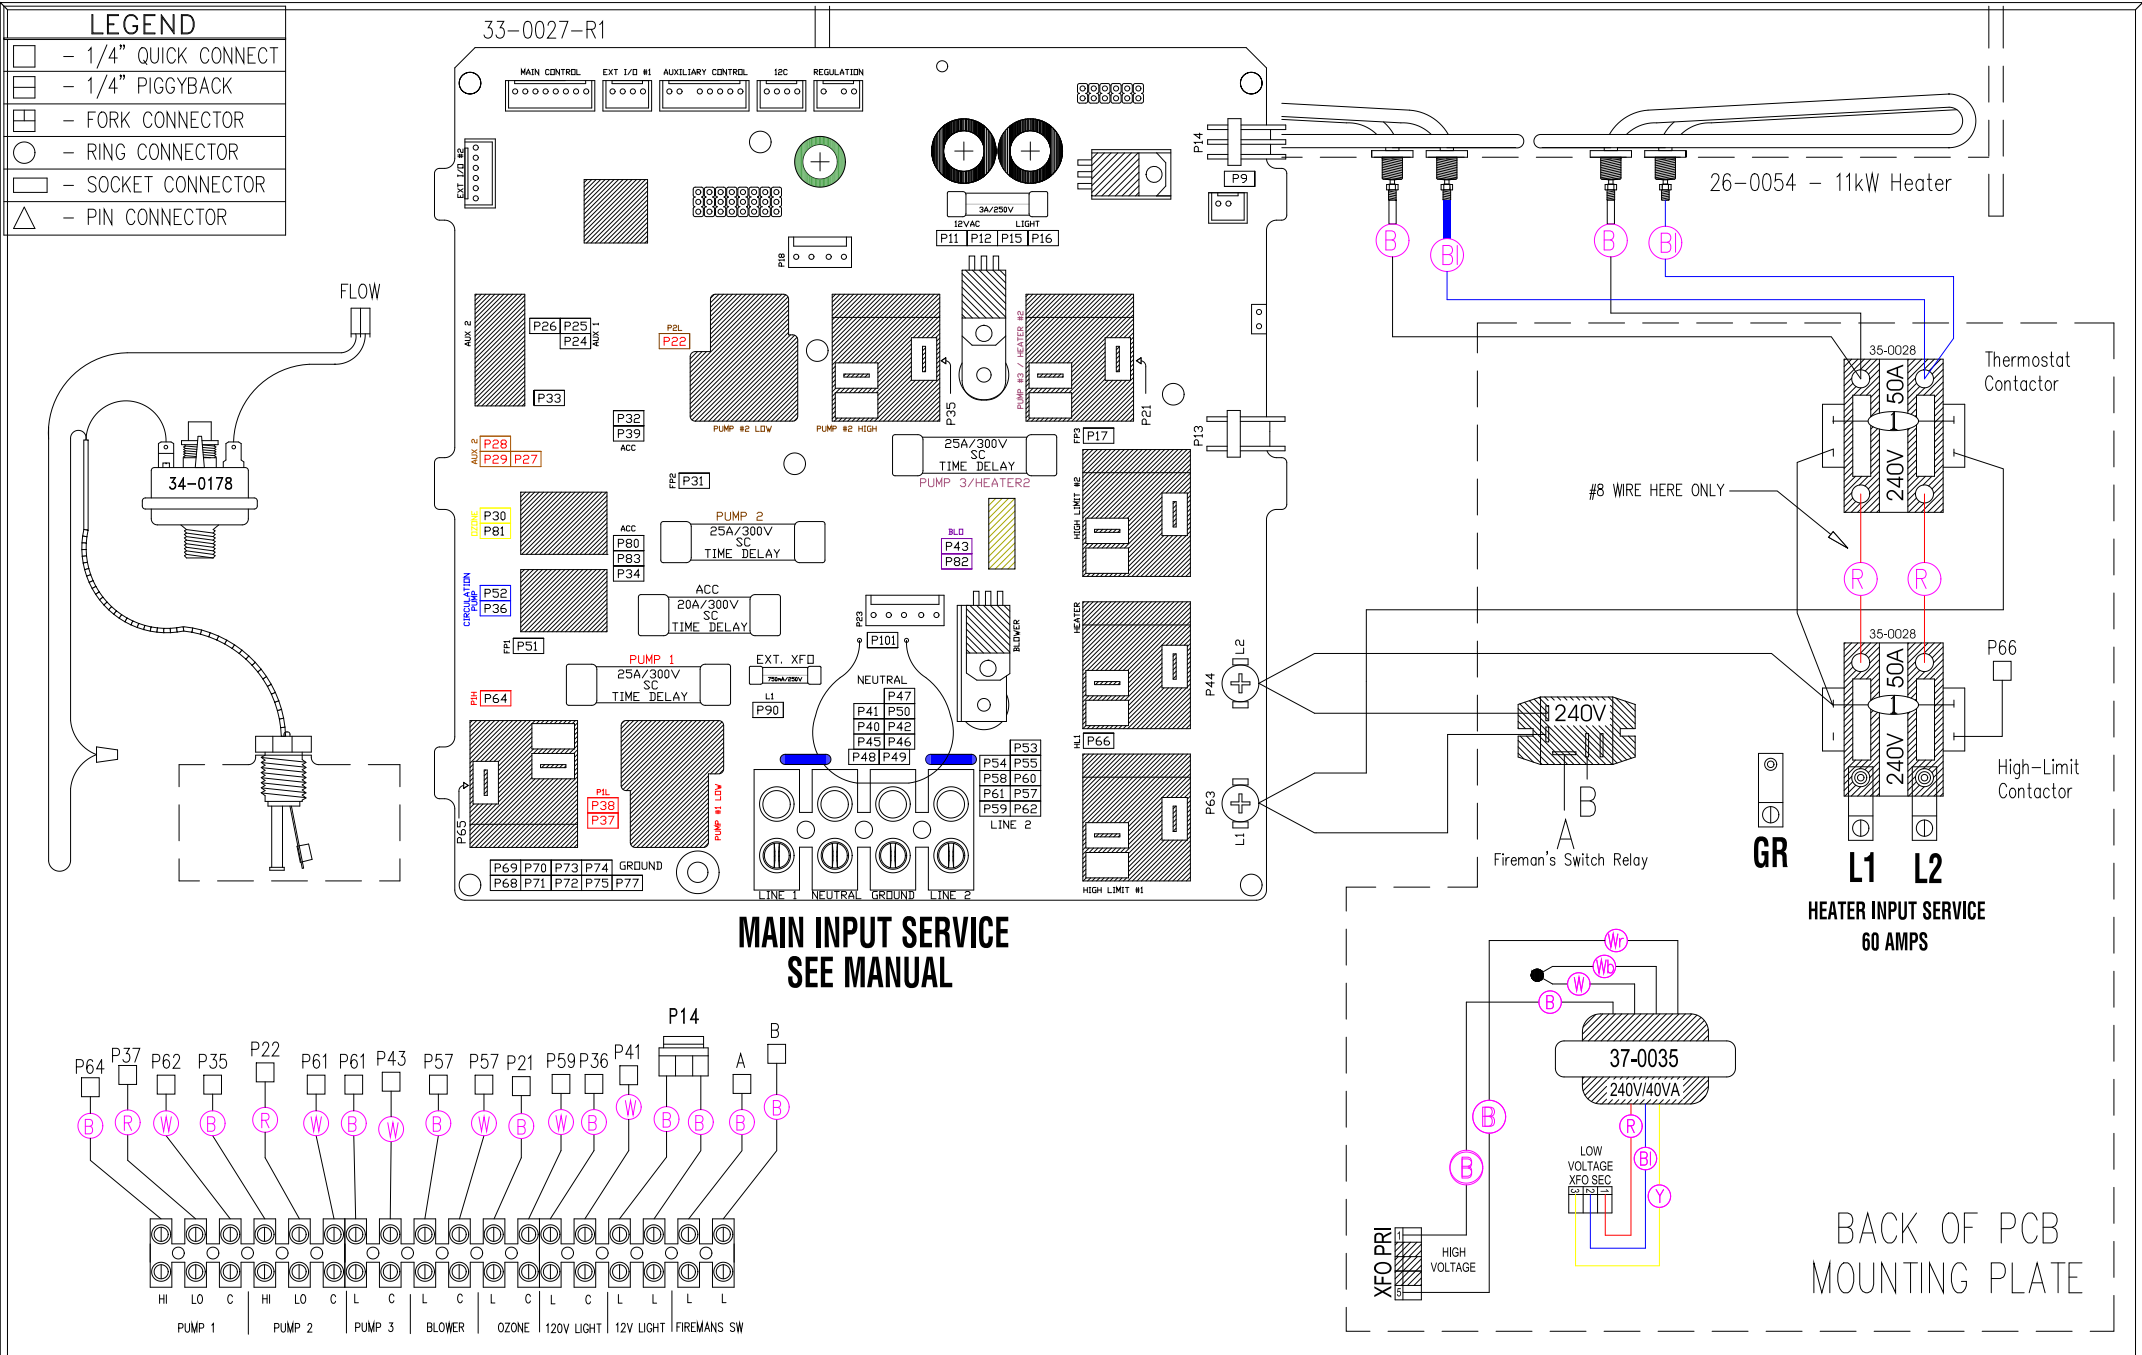

LEGEND	
	- 1/4" QUICK CONNECT
	- 1/4" PIGGYBACK
	- FORK CONNECTOR
	- RING CONNECTOR
	- SOCKET CONNECTOR
	- PIN CONNECTOR

HYDRO-QUIP
CORONA, CA (951) 273-7575

Manufacture Notes:

Dwg. No.
G822A0-KLPQY-J

Drawn	MBS	Rev	09
Date	09.21.10		
Diagram No.	5152		

Wire Color Code			
B - Black	G - Green	Bl - Blue	
Br - Brown	Bl - Blue	V - Violet	
R - Red	V - Violet	W - White	
O - Orange	W - White	Gr - Gray	
Y - Yellow	Gr - Gray		

75

Manufacture Notes: